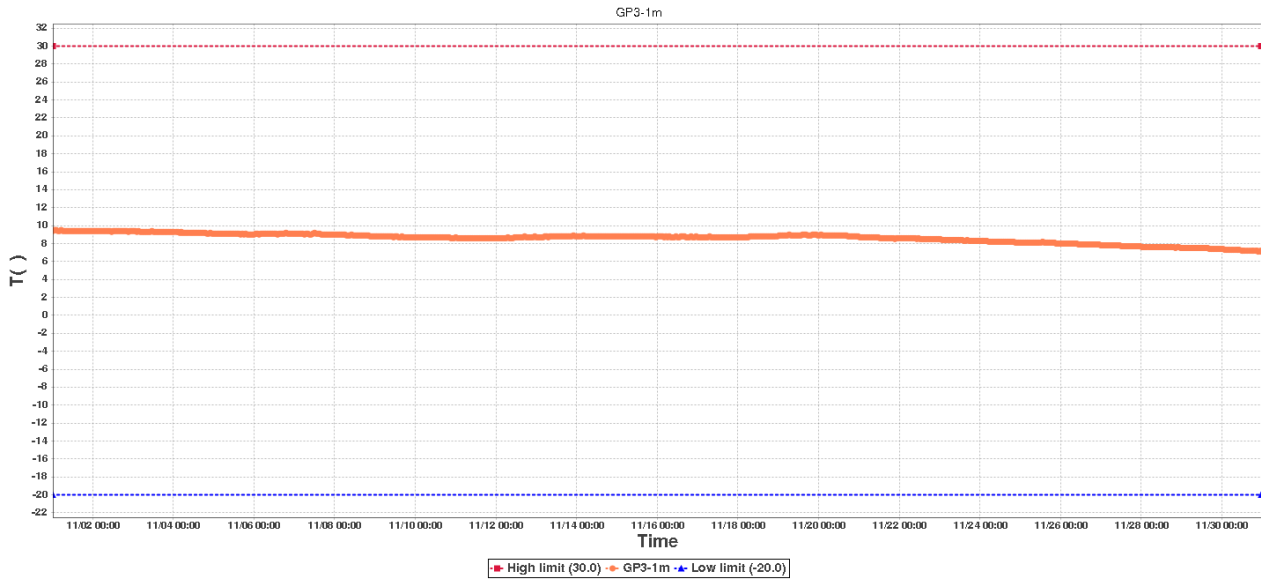

File Generated: 2020/12/06 11:13:26

Ground Prob-2 Data Log

Device Information

Device ID:	02849871144083001802	Device SUB-ID:	0
Device Name:	Ground Prob-2	Device Model:	RCW-600WiFi

Description:

Hours to monitor: 719.0

GP3-1mSummary

High limit:	30.0	Start Time:	2020/11/01 00:18:20(GMT+00:00)
Low limit:	-20.0	End Time:	2020/11/30 23:21:35(GMT+00:00)
Max:	9.5	Data Points:	718
Min:	7.1		
Average:	8.6		

GP4-AirSummary

High limit:	30.0	Start Time:	2020/11/01 00:18:20(GMT+00:00)
Low limit:	-20.0	End Time:	2020/11/30 23:21:35(GMT+00:00)
Max:	20.3	Data Points:	718
Min:	-3.0		
Average:	6.6		